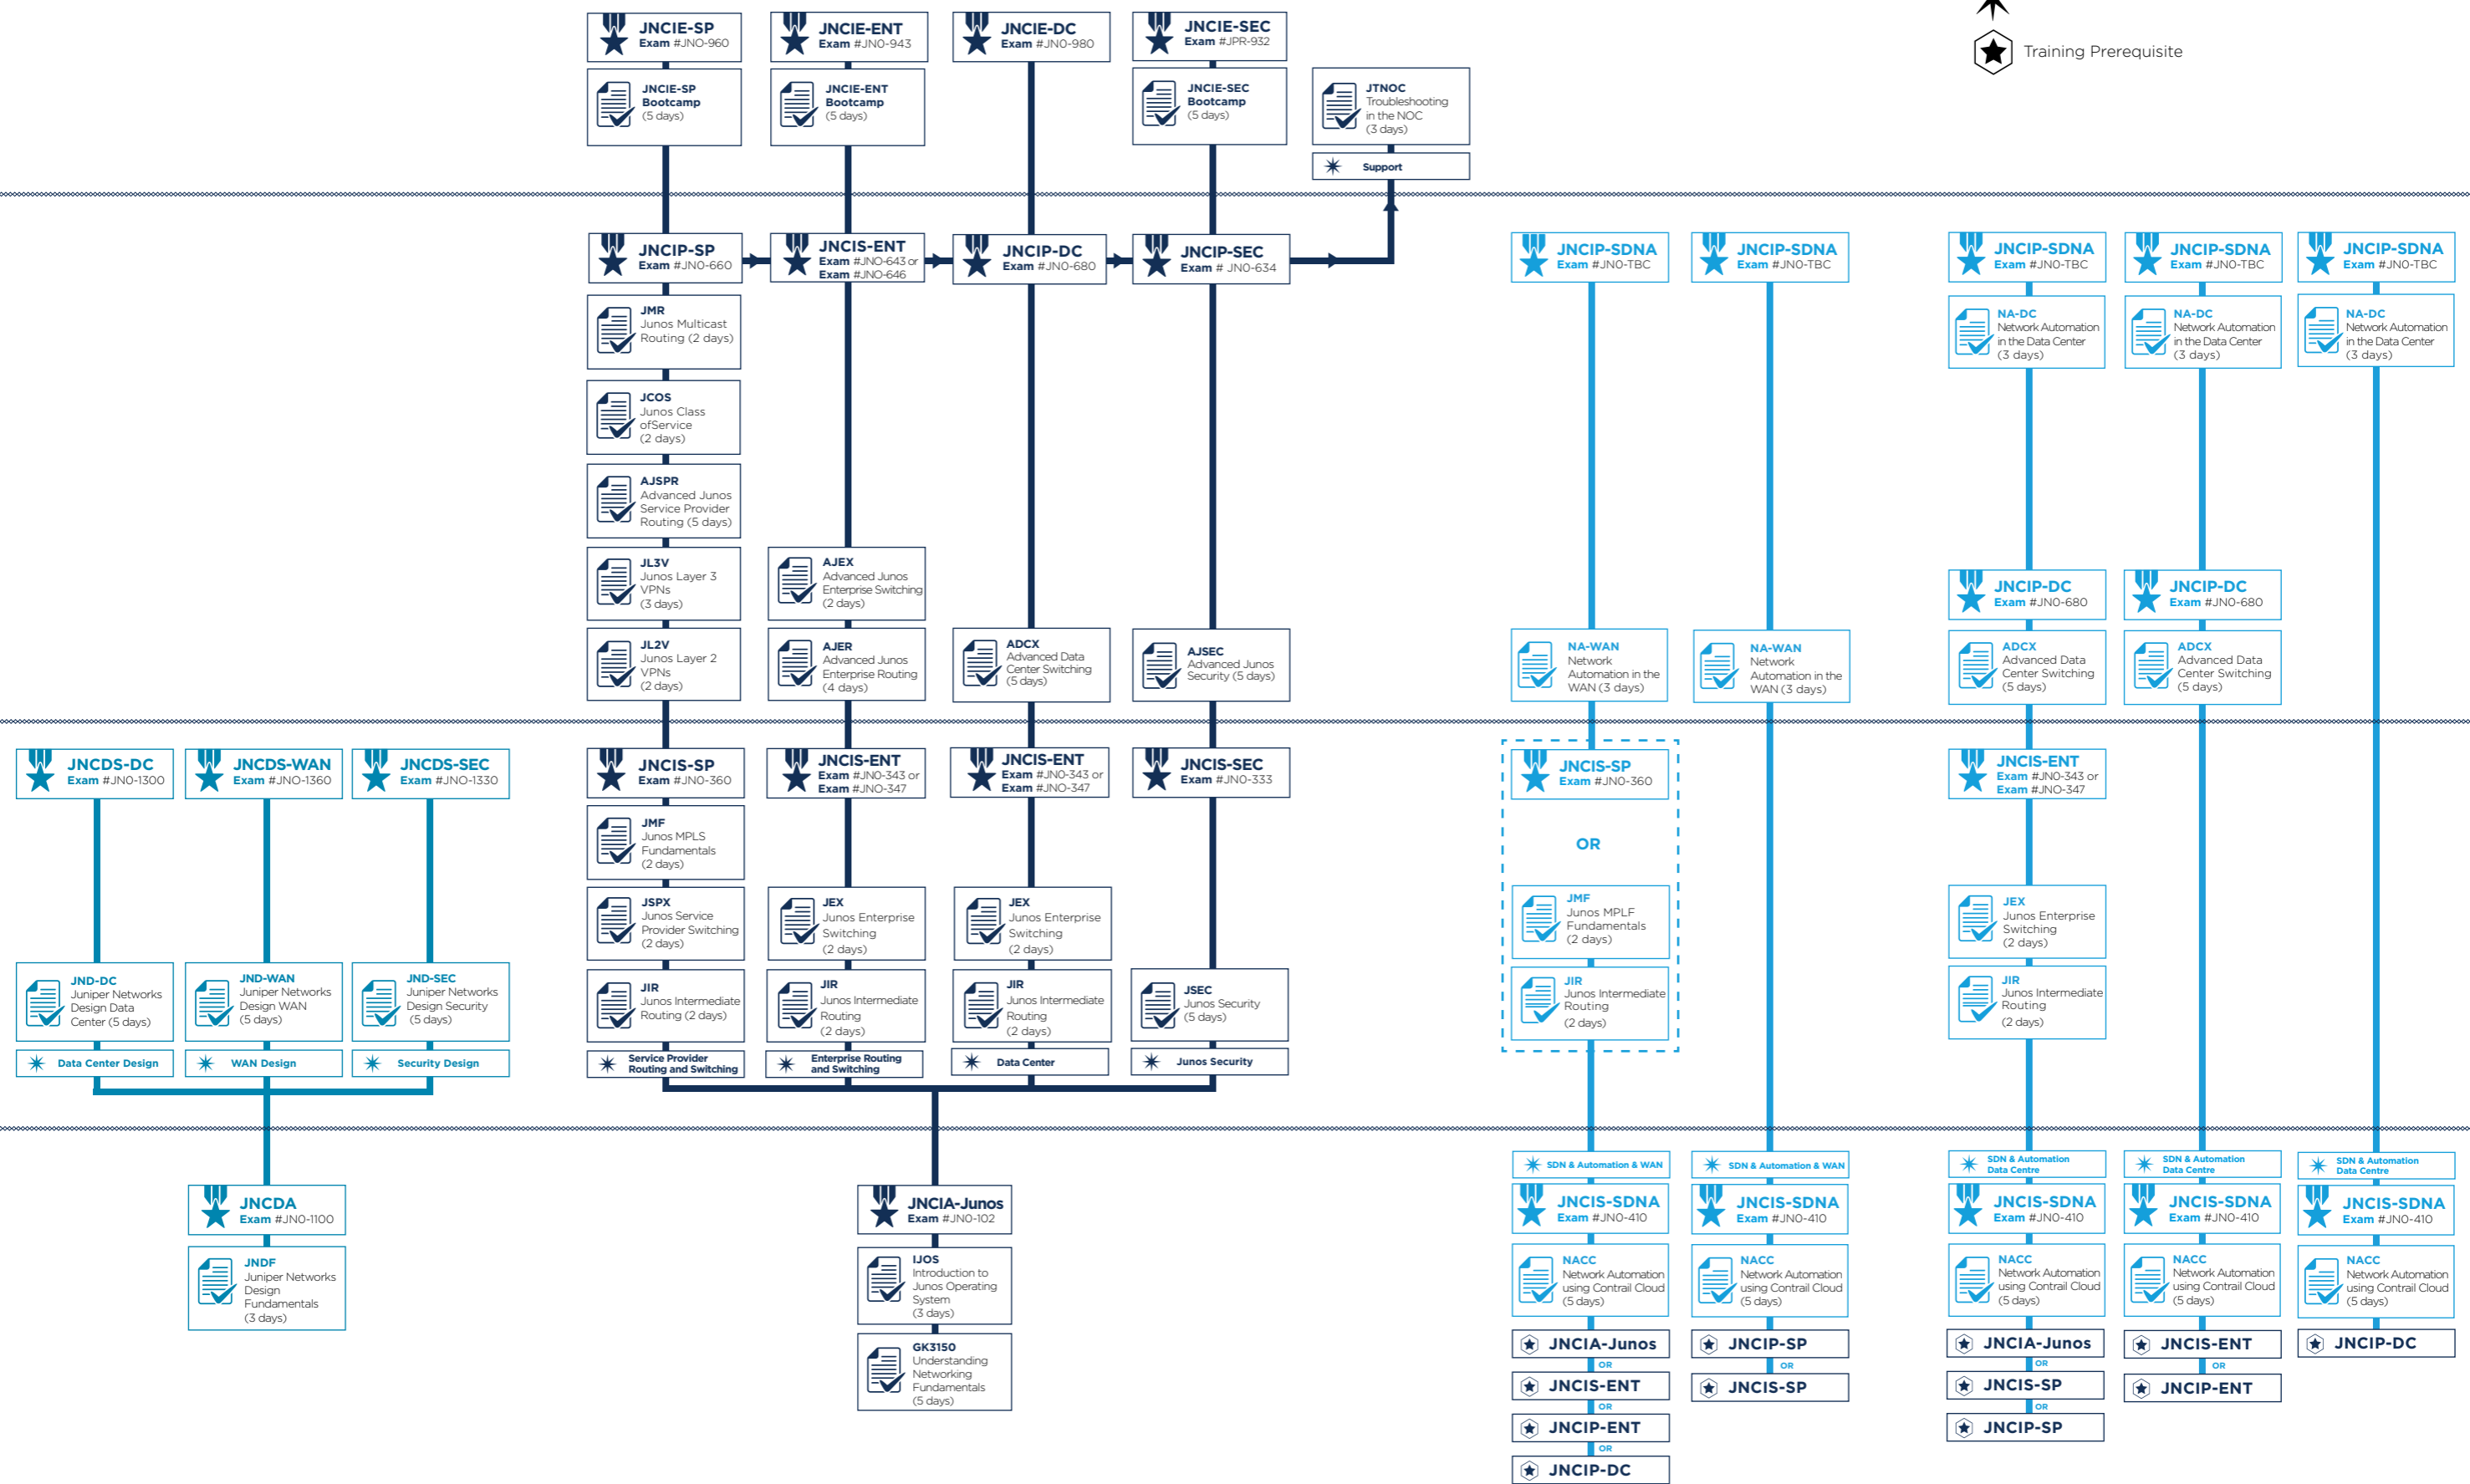

EXPERT

PROFESSIONAL

SPECIALIST

ASSOCIATE

Designer Plan

Junos Based

SDN & Automation